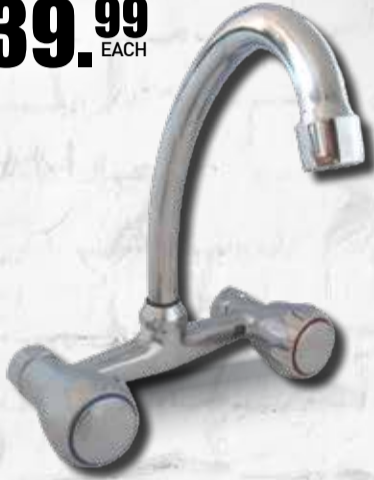

**R139.99**  
EACH

3600400K  
**Hosepipe**  
 12mm x 20m  
 With Fittings

**R129.99**  
EACH

6042  
**Gardena  
 Basic  
 Starter Set**  
 13mm

**R109.99**  
EACH

8754-20  
**Gardena  
 Classic  
 Bypass Secateur**  
 18mm

**R169.99**  
EACH

MAY5  
**May  
 Sink Mixer  
 Wall Type**  
 5 Year Guarantee  
 SABS

**R499.99**  
EACH

STU2BL  
**Studio Black  
 Basin Mixer Tap**  
 12 Year Guarantee  
 SABS

**R859.99**  
EACH

20531  
**Efeko  
 Ant**  
 100ml